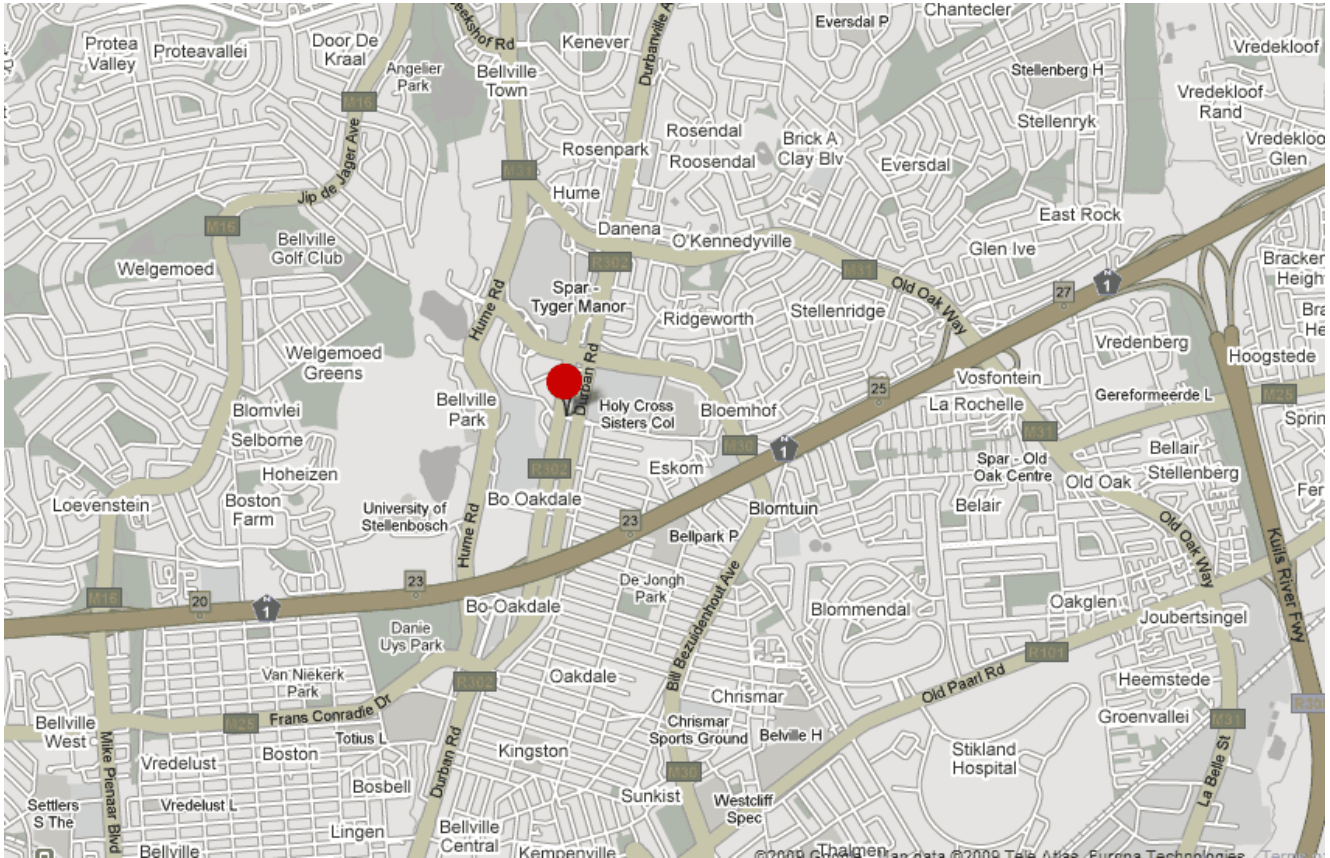

DK Architects – Map and Directions

Directions

1. If coming along the N1 Freeway (any direction), take the Durbanville off ramp – drive in the direction of Tygervalley Shopping Centre.
2. Take the first traffic light intersection and turn right.
Make an immediate left turn into Edward Street (running parallel to Durban Road).
3. Drive until you see Limnos Bakery – we are situated right above on the 1st floor.
4. Ring the buzzer at the automated doors to the left of Limnos.